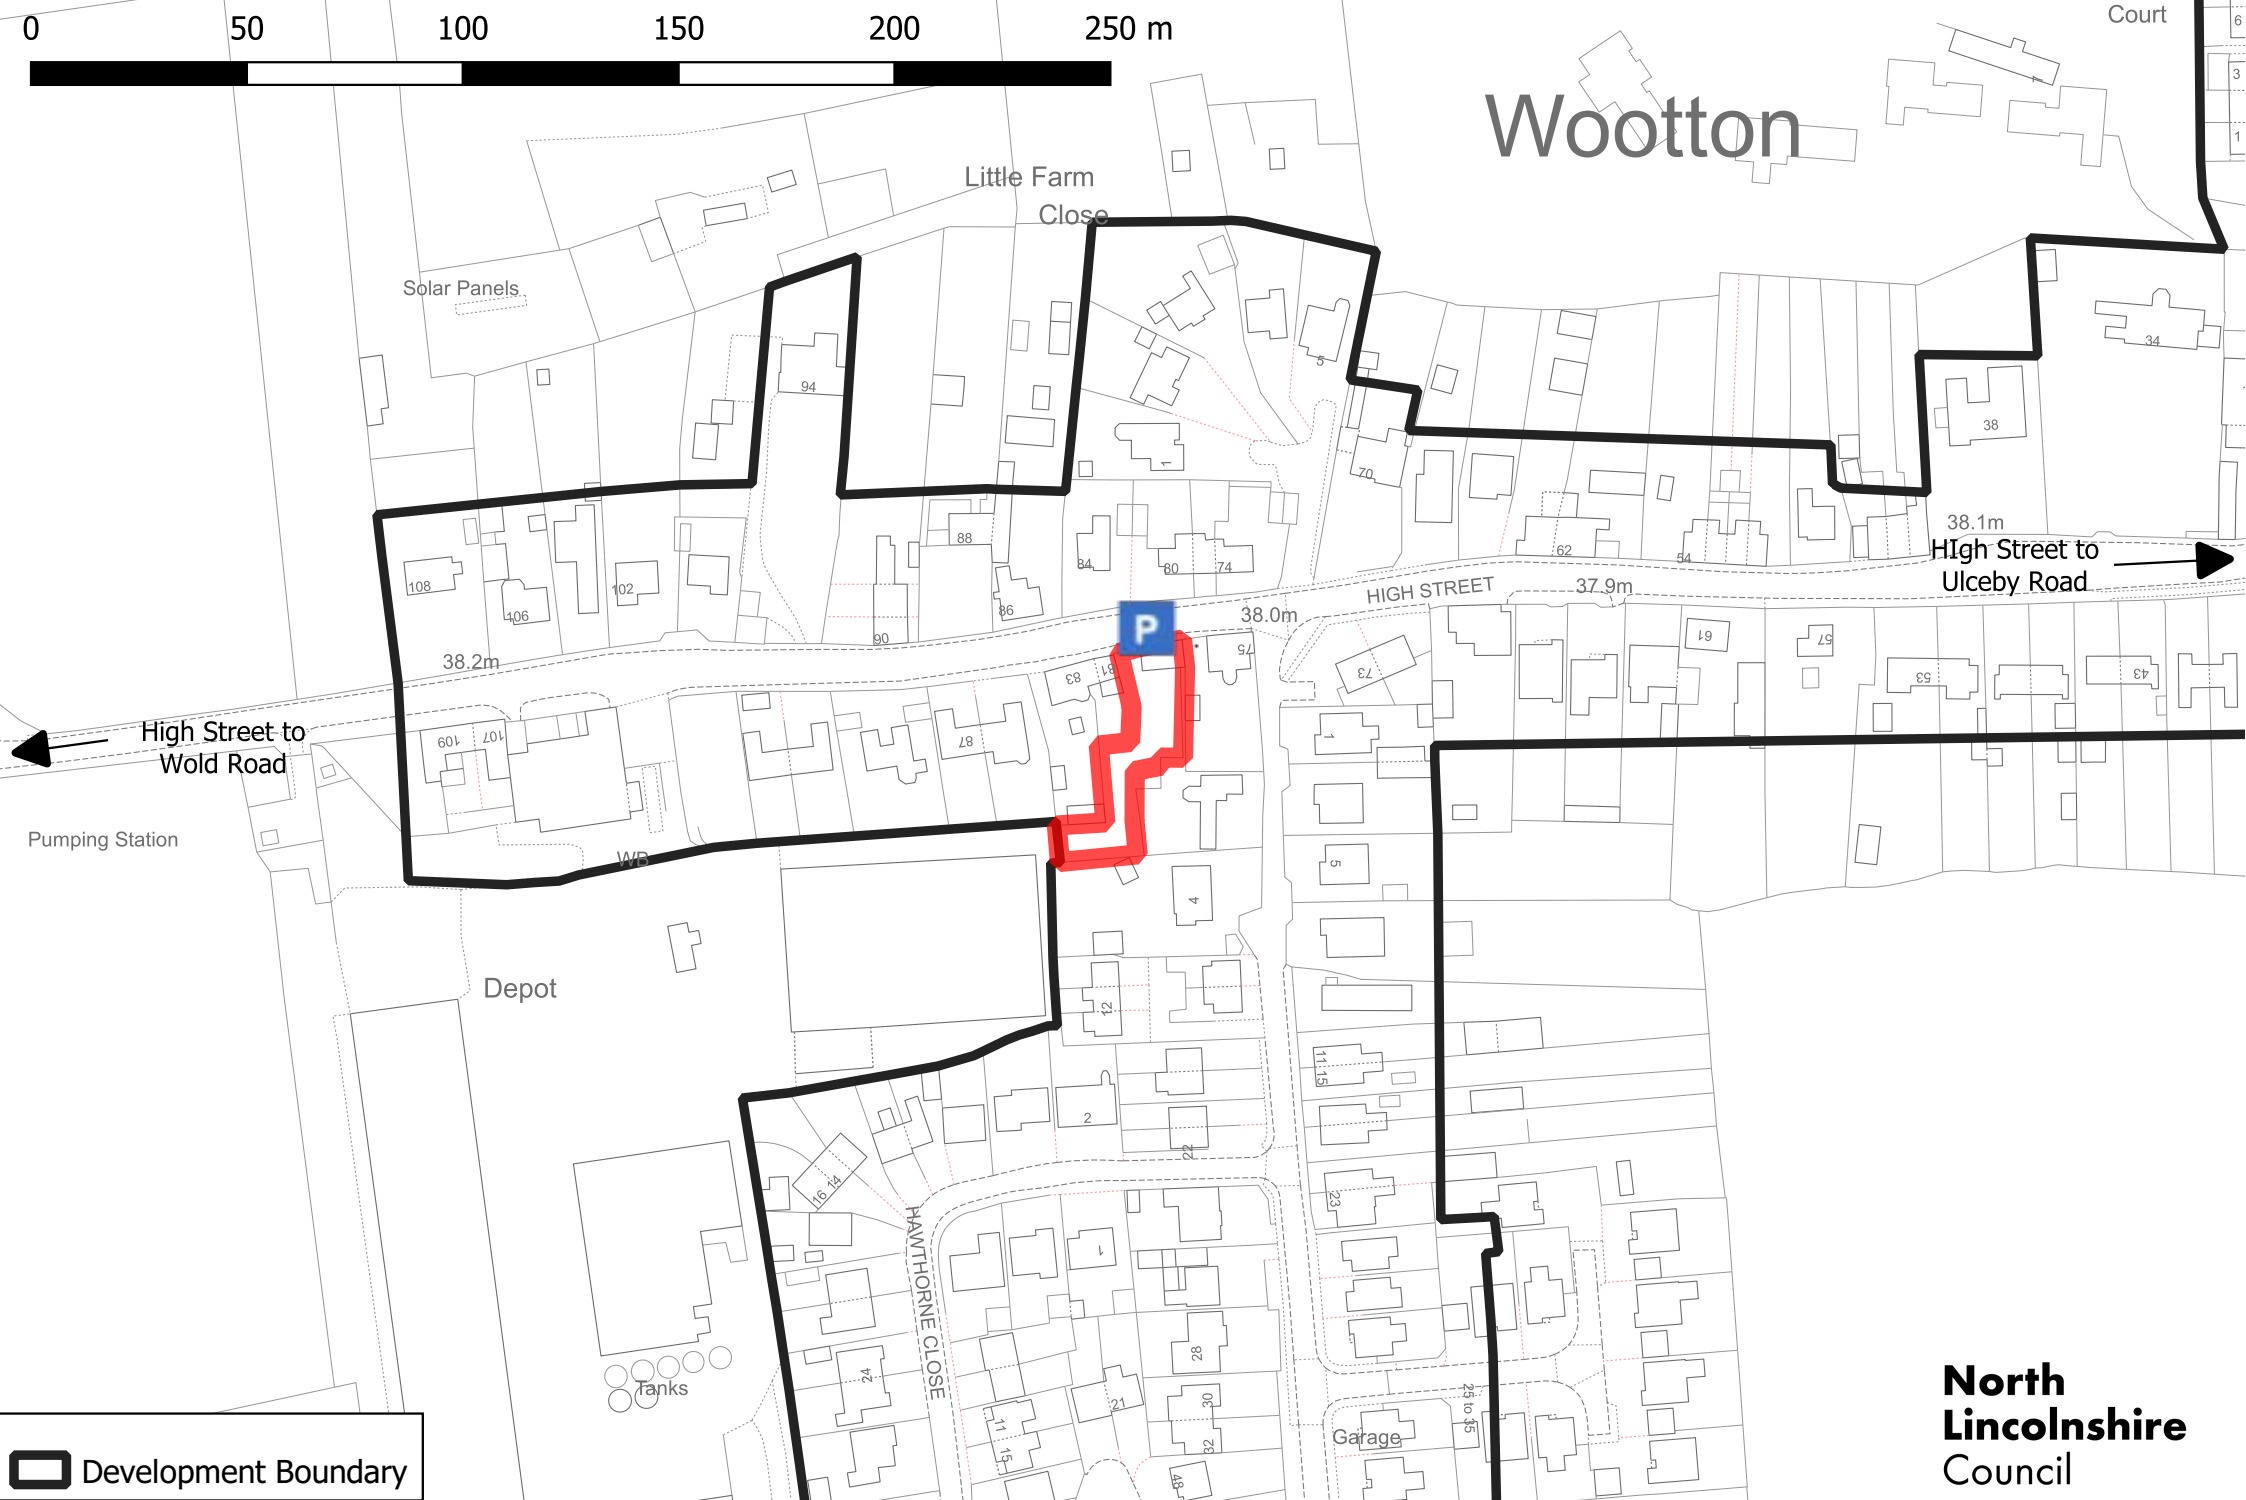

Wootton

Development Boundary

**North
Lincolnshire
Council**

PA/2022/2217 Sat nav: 81 High Street,
Wootton, DN39 6RW

© Crown copyright and database rights 2023. Ordnance Survey AC0000819831